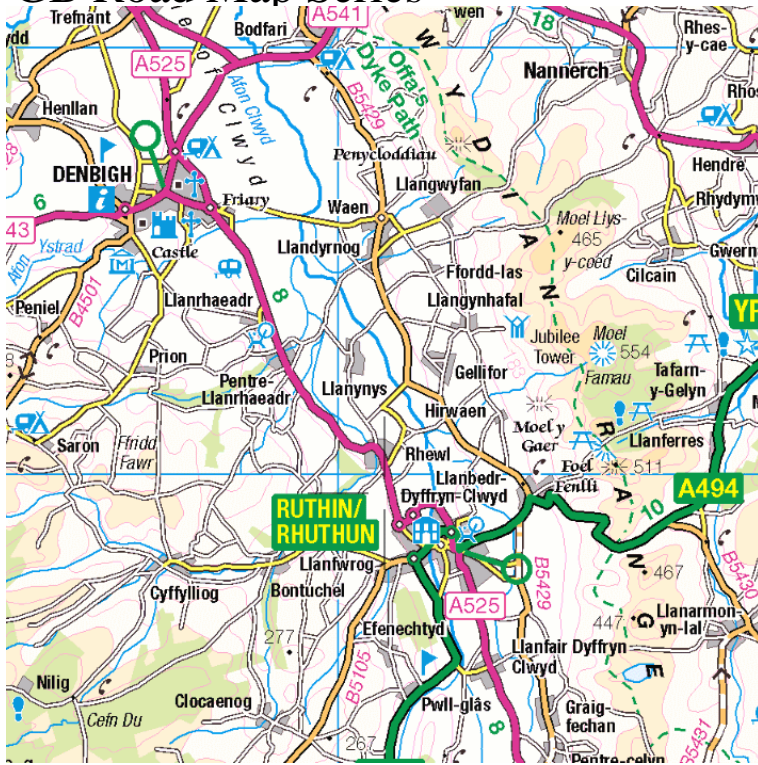

GB Road Map Series

This map includes all classified roads, dual carriageways, ferries, tolls, steep hills, road distances, airports, beaches and places of tourist information. It covers the area around Denbigh and Ruthin/Rhuthun. RouteBuddy is the award-winning offline mapping and navigation software that can load free routes from the web or created on your Mac or PC. Great Britain regional road map series. Includes series by Michelin and AA. Great Britain Historical maps. Maps of Roman, Viking, Medieval, and Ancient GB. GB Road Maps. These maps are useful if you would like a custom map of a region or the whole country. Select your area and your map size. Page 1. aceacademysports.com S k GB Road Atlas. Copyright Crown Copyright Ordnance Survey. Distance From Karol Bagh Metro Station New Delhi is This will show you the route map of the best Gb Road to Karol. Bagh Metro Station New Delhi Distance .Shows all cities, towns and many villages, as well as features in the Ordnance Survey Road Map series, including all motorways and A and B roads, enabling., 4 miles to 1 inch. The northern sheet of a 6 sheet map series of the British Isles. The map has a wealth of detail and attractive layer colouring to show .Results 26 - 50 of GB road map series Catalog Record Only Relief shown by gradient tints and spot heights. Panel title/colophon title. Various eds. of some. Ordnance Survey's (OS) iconic road map series OS Road returns this September after a seven-year hiatus. The United Kingdom GB Road Map Poster This is such a beautiful map, the detail is tremendous all the information you need to plan your journey Measures - Buy book GB Road Map Reversible AZ Road Map, by Geographers AZ Map Company Ltd. - only - cheap low price online from Snazal. Rick, Maps & Publications. Ricky and Debbie in Robinson, G. B. The road to reason. Rights and liabilities of examiners and instructors in road test accidents .In the last roadmap, I mentioned that we wanted to preserve her Shroud like a couple years down the road when she strikes out on her own. Products 1 - 60 of Looking for Road Atlases and Maps products? We have a fantastic range for you to choose from. Find out more here. G.B. Road Map (Reversible) (A-Z Road Map) by Geographers A-Z Map Company Ltd and a great selection of similar Used, New and Collectible Books available. Browse and buy maps and atlases online from A-Z Maps. Our range includes thousands of maps and atlases or choose an area to make your own customised .Read the latest news about Geographers' A-Z Map Company Limited, publishers of over maps, atlases and digital New Edition GB Road Atlases. A traditional road map still has its place, and we pick the best from eight choices. As Azure continues to grow, we want to keep you informed, so we can plan for the future together. This product roadmap is the place to find out what's new and .